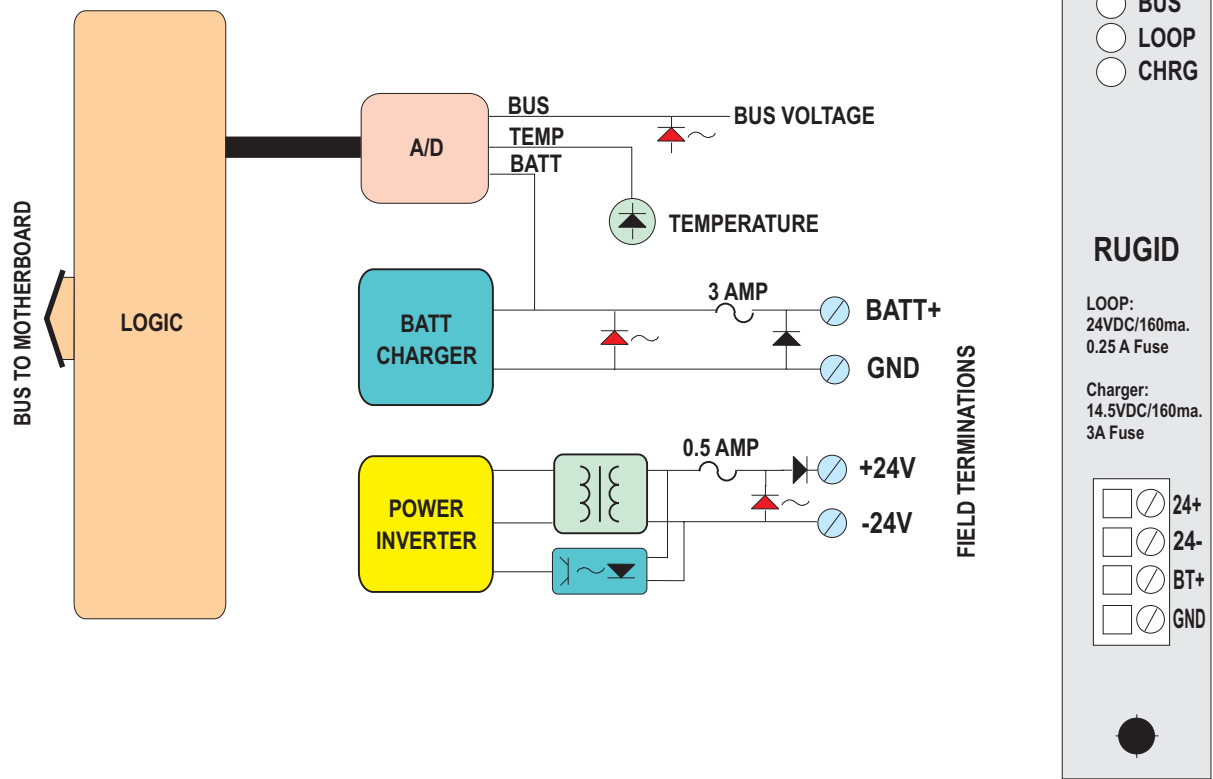

# LOOP SUPPLY/CHARGER DIAGNOSTIC CARD BLOCK DIAGRAM

<b>R9 LOOP</b>	
File: R9BIKLoop.CDR	By: DAB
Date: 09/07/07	Rev:
<b>RUGID COMPUTER, Inc.</b> E-mail: info@rugidcomputer.com www.rugidcomputer.com	6305 Elizan DR NW Olympia, WA 98502 (360) 866-4492 FAX (360) 866-8074