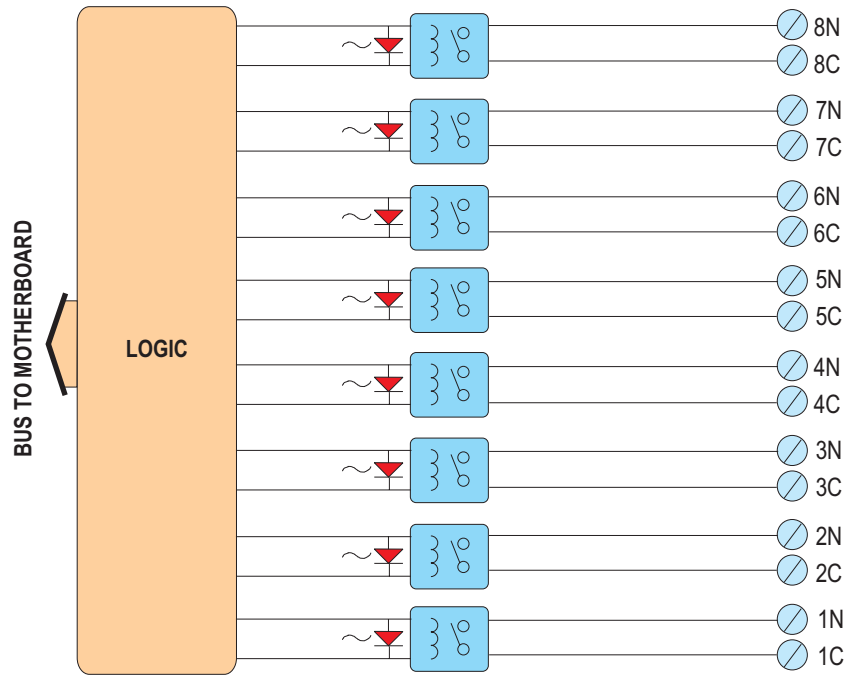

8 CHANNEL ISOLATED DIGITAL OUTPUT CARD BLOCK DIAGRAM

FIELD TERMINATIONS

R9 DO8ISO	
File: R9BIkDO8Iso.CDR	By: DAB
Date: 09/07/07	Rev:
RUGID COMPUTER, Inc. E-mail: info@rugidcomputer.com www.rugidcomputer.com	6305 Elizan DR NW Olympia, WA 98502 (360) 866-4492 FAX (360) 866-8074