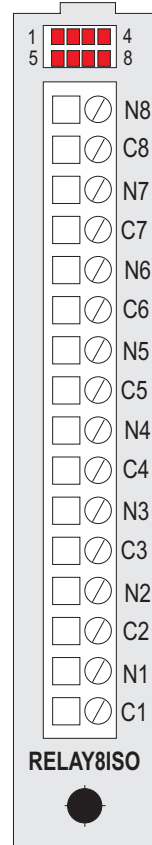

8 CHANNEL ISOLATED DIGITAL OUTPUT CARD BLOCK DIAGRAM

FIELD TERMINATIONS

R9 DO8ISO	
File: R9BIkDO8Iso.CDR	By: DAB
Date: 09/07/07	Rev:
RUGID COMPUTER, Inc. E-mail: info@rugidcomputer.com www.rugidcomputer.com	6305 Elizan DR NW Olympia, WA 98502 (360) 866-4492 FAX (360) 866-8074